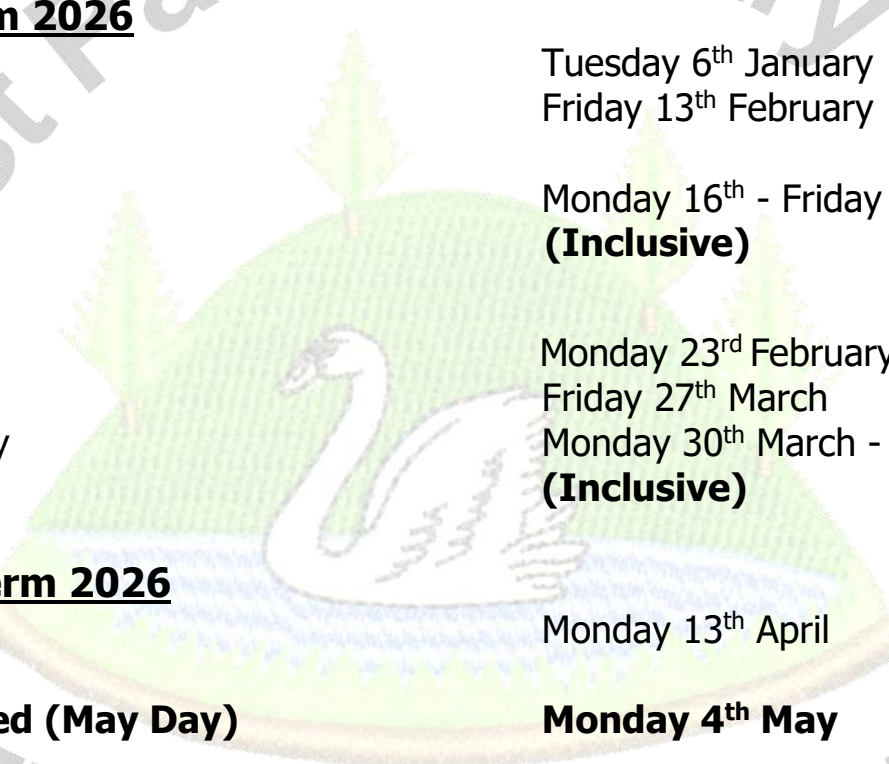

**Forest Park Primary School**  
**Holiday Dates for Children 2025-2026**

**Autumn Term 2025**

School Opens Wednesday 3<sup>rd</sup> September  
School Closes Friday 24<sup>th</sup> October  
Half Term Monday 27<sup>th</sup> October-Monday 3<sup>rd</sup> November **(Inclusive)**

School Opens Tuesday 4<sup>th</sup> November  
School Closes Friday 19<sup>th</sup> December  
Christmas Holiday Monday 22<sup>nd</sup> December – Monday 5<sup>th</sup> January **(Inclusive)**

**Spring Term 2026**

**Summer Term 2026**

School Opens Monday 13<sup>th</sup> April

**School Closed (May Day) Monday 4<sup>th</sup> May**

School Opens Tuesday 5<sup>th</sup> May  
School Closes Friday 22<sup>nd</sup> May

Half Term Monday 25<sup>th</sup> May – Friday 29<sup>th</sup> May **(Inclusive)**

School Opens Monday 1<sup>st</sup> June

School Closes Friday 17<sup>th</sup> July  
Summer Holiday Monday 20<sup>th</sup> July-Wednesday 2<sup>nd</sup> September

BE THE BEST YOU CAN BE